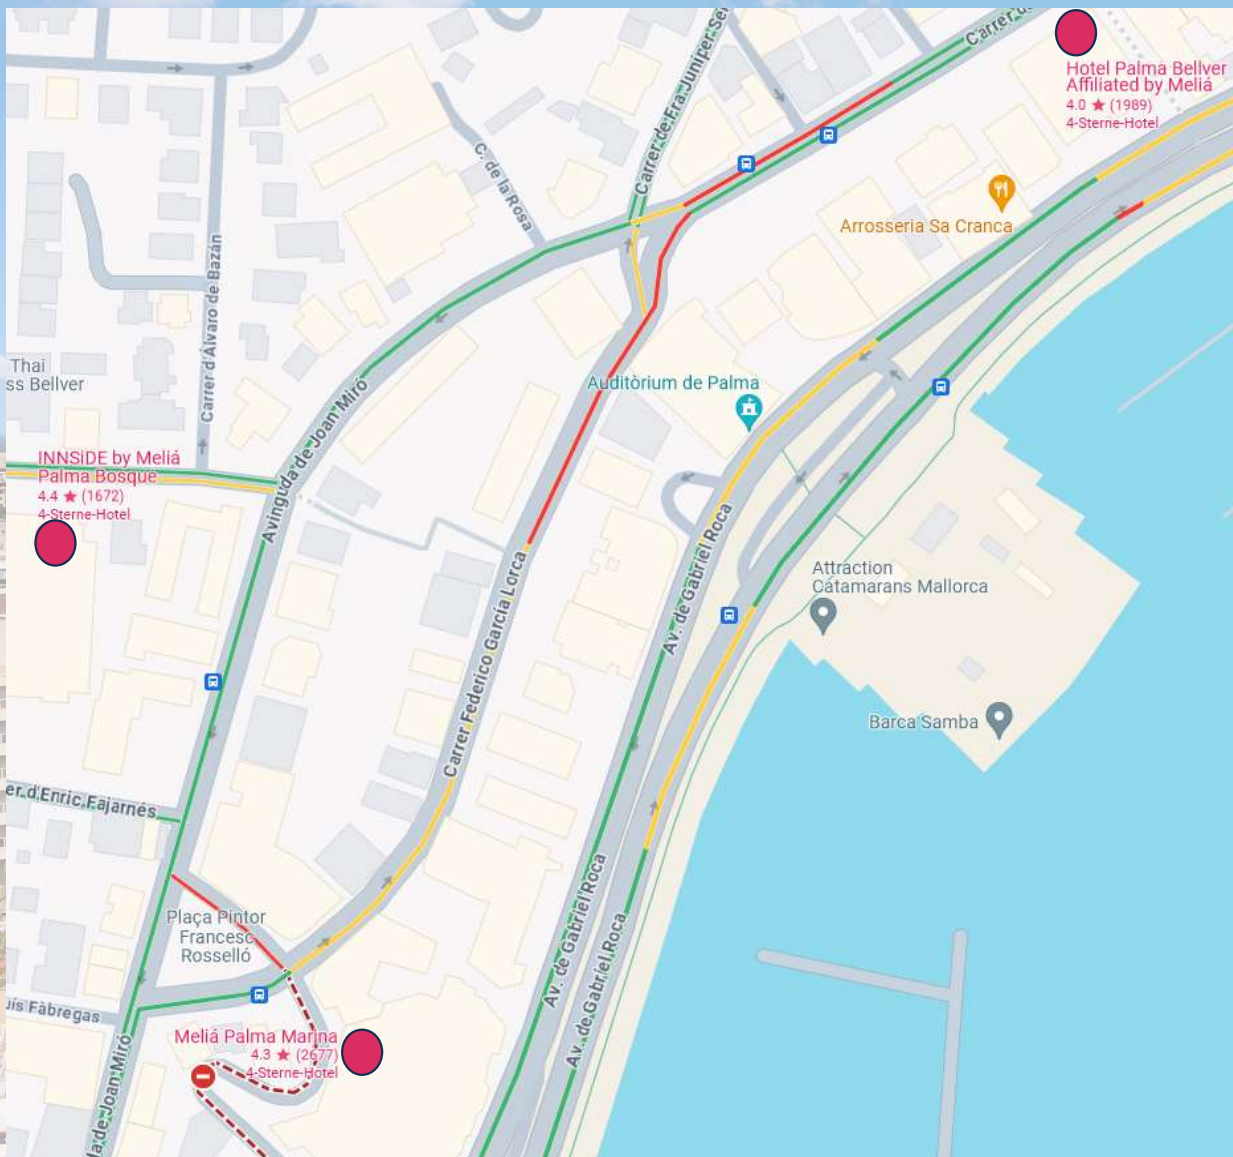

A light blue silhouette of the island of Mallorca is centered on a dark blue background. The text 'SUMMER CONVENTION' is overlaid on the map in white, bold, uppercase letters.

**SUMMER
CONVENTION**

Mallorca 2024

Hotel Palma Bellver Affiliated by Meliá
Av. de Gabriel Roca, 11
07014 Palma de Mallorca

INNSiDE by Meliá Palma Bosque
Carrer Camilo José Cela, 5
07014 Palma de Mallorca

Meliá Palma Marina
Av. de Gabriel Roca, 29
07014 Palma de Mallorca